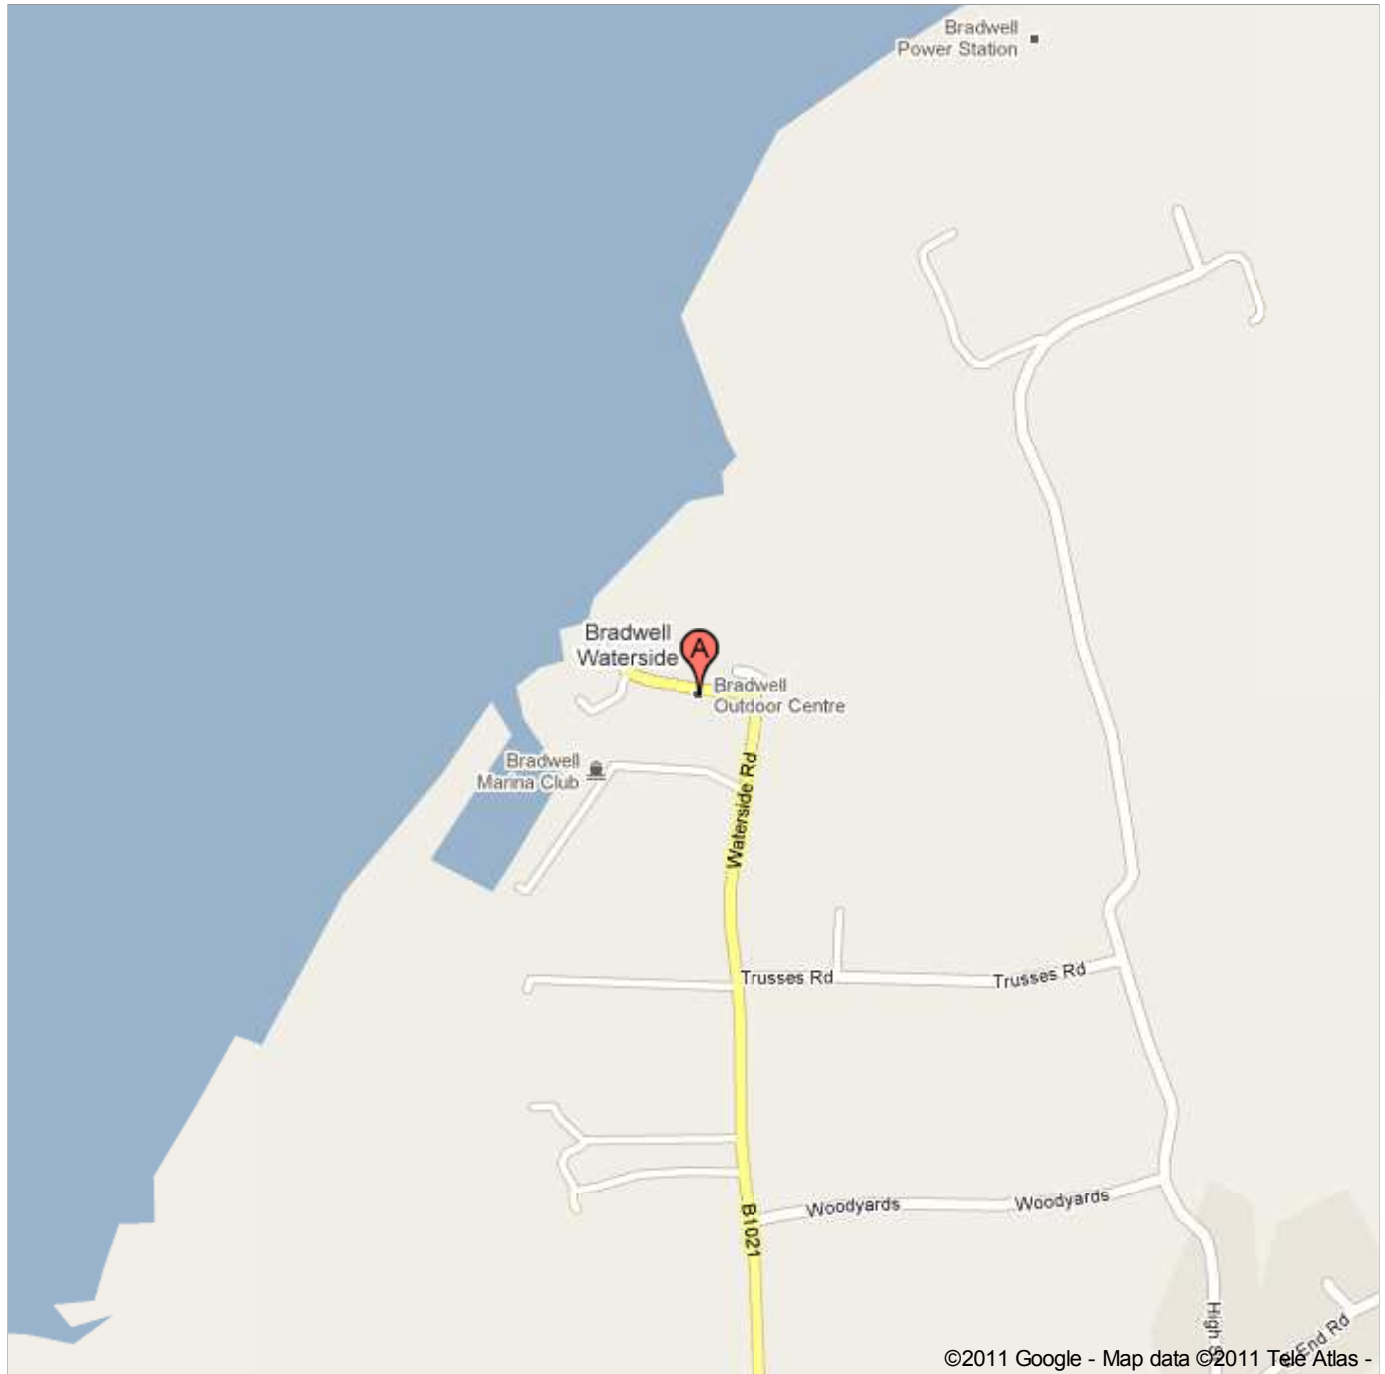

Address **Bradwell-on-Sea**
Southminster, Essex CM0 7QX, UK

Notes BQYC is on the left just after
the Green Man pub with its own
car park behind the building

©2011 Google - Map data ©2011 Tele Atlas -